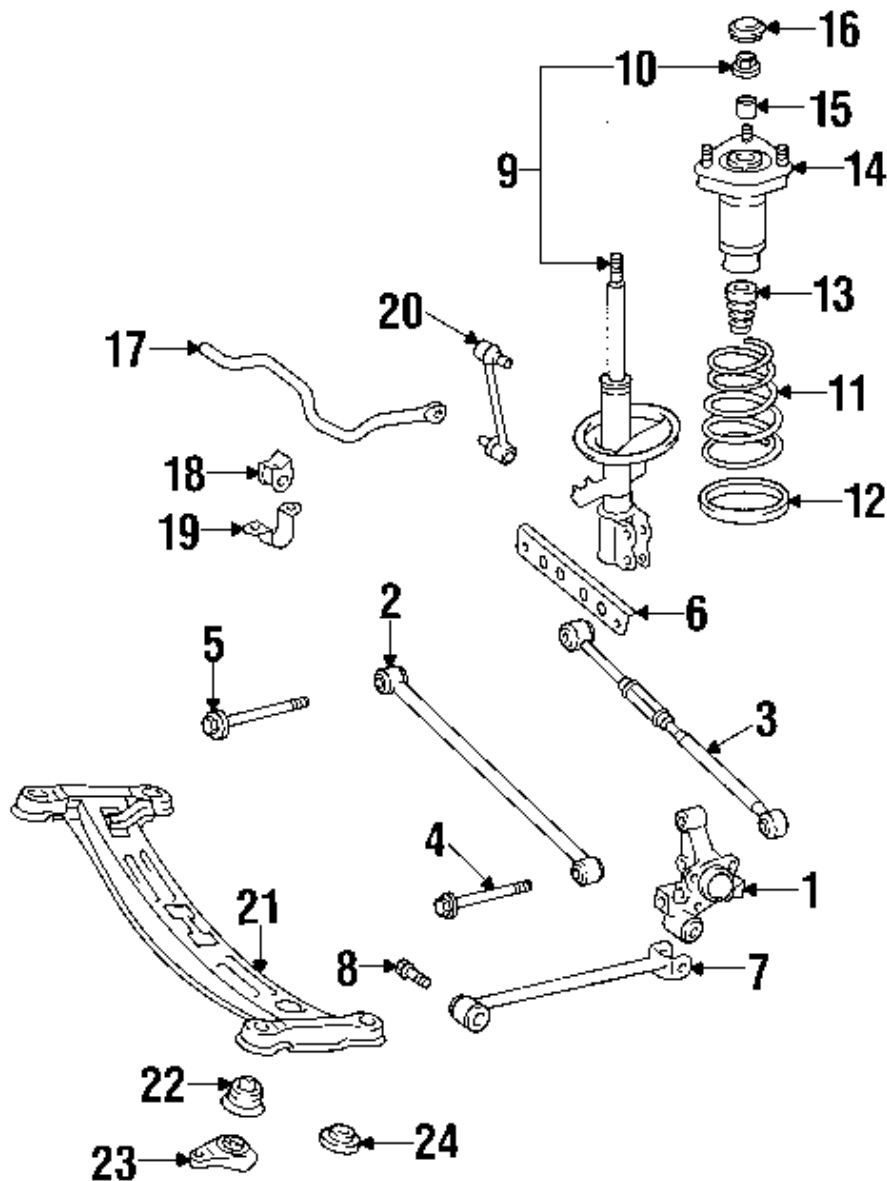

[1] REAR SUSPENSION / REAR SUSPENSION / SUSPENSION COMPONENTS / Knuckle

Part Number: 4230420090

Core ? Online Price

knuckle w/ABS Right

\$0.00 \$185.72

[Add to Cart](#)

[1] REAR SUSPENSION / REAR SUSPENSION / SUSPENSION COMPONENTS / Knuckle

Part Number: 4230433010

Core ? Online Price

knuckle w/o ABS Right

\$0.00 \$149.08

[Add to Cart](#)